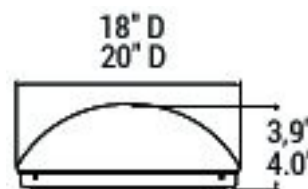

www.hyperionls.com

General Specifications

Voltage: 120 To 277 Vac

Size & Wattage: 18"/20" Round x 3.9 "/4.0" H ,30 /35w

Optional: Integrated Motion Sensor PF>0.9

Mounting: Flush Mount For New Build & Retrofit

Specifications

Color Temperature: 2.7K, 3K, 4K, 5K Degrees Kelvin

Size & Lumens: 18" 2100 Lm, 20" 2450 Lm

CRI: >80 Optional: >90

Dimmable: Yes, Housing: Die Formed Steel Painted White

Colour: White Opal Acrylic Diffuser, Opt: Frosted Glass